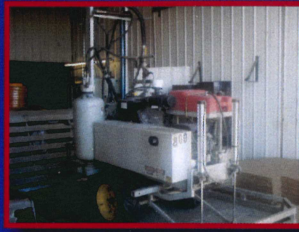

TERRA LIFT

Revitalizes drain fields